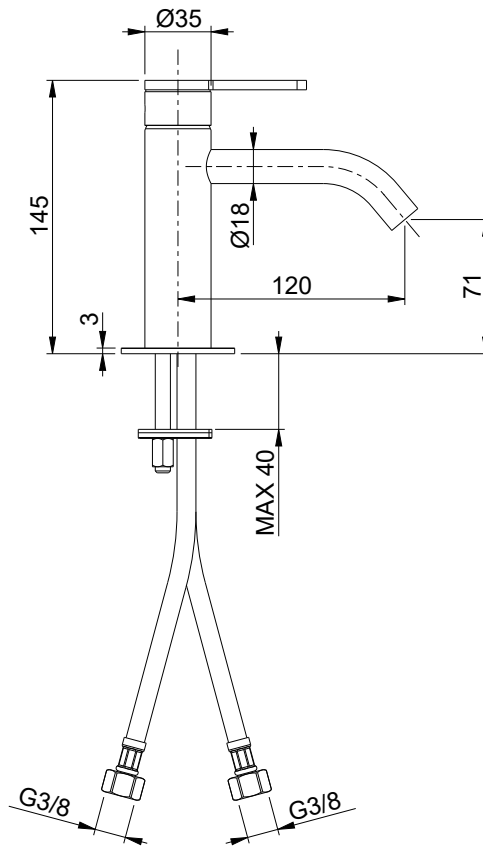

37028

Miscelatore lavabo con scarico clic-clac 1 1/4"
Wash basin mixer with clic-clac waste 1 1/4"

Risparmio idrico con portata d'acqua massima di 6L/min
Water saving with 6L/MIN water flow rate

Piletta clic/clac inclusa
Clic clac/waste included