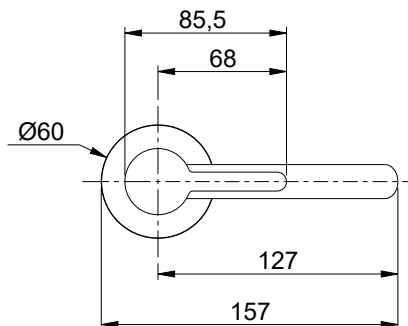

37028

Miscelatore lavabo con scarico clic-clac 1 1/4"
Wash basin mixer with clic-clac waste 1 1/4"

Risparmio idrico con portata d'acqua massima di 6L/min
Water saving with 6L/MIN water flow rate

Piletta clic/clac inclusa
Clic clac/waste included