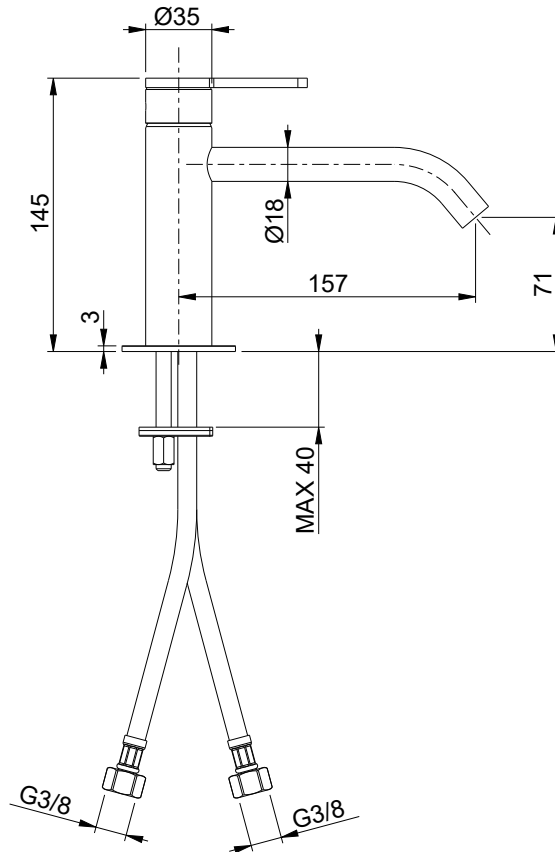

37028L

Miscelatore lavabo con bocca interasse 157 mm e scarico clic-clac 1 1/4"
Wash basin mixer with 157 mm wehlbase and clic-clac waste 1 1/4"

Risparmio idrico con portata d'acqua massima di 6L/min
Water saving with 6L/MIN water flow rate