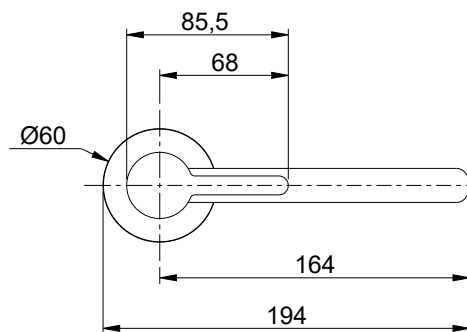

37028L

Miscelatore lavabo con bocca interasse 157 mm e scarico clic-clac 1 1/4"
Wash basin mixer with 157 mm wehlbase and clic-clac waste 1 1/4"

Risparmio idrico con portata d'acqua massima di 6L/min
Water saving with 6L/MIN water flow rate