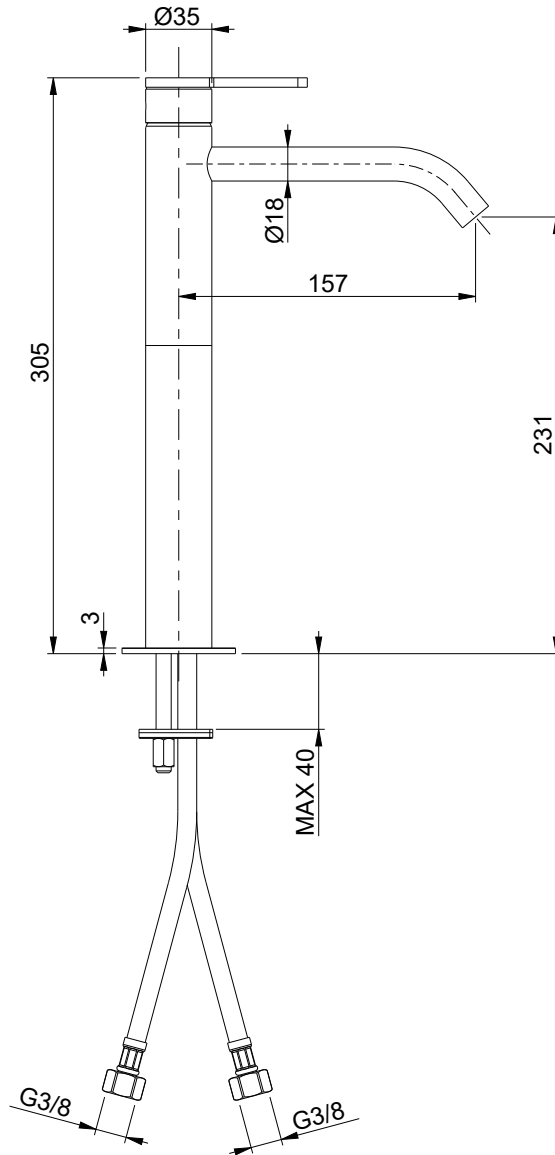

Miscelatore lavabo alto con prolunga 160 mm (altezza totale 305 mm),
 bocca 157 mm e scarico clic-clac 1 1/4"
 High wash basin mixer, 160 mm xtension, with 1 1/4"
 clic-clac waste and 157 mm spout"

Risparmio idrico con portata d'acqua massima di 6L/min
 Water saving with 6L/MIN water flow rate

Piletta clic/clac inclusa
 Clic clac/waste included