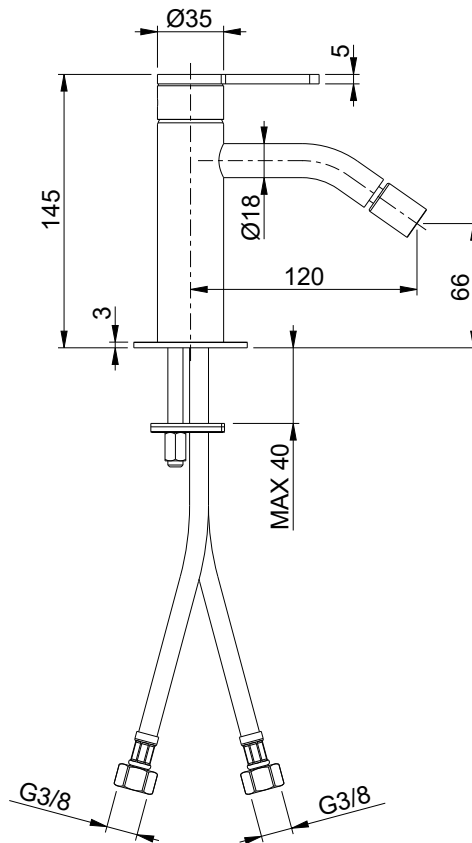

37032

Miscelatore bidet con scarico clic-clac 1 1/4"
Wash bidet mixer with clic-clac waste 1 1/4"

Risparmio idrico con portata d'acqua massima di 6L/min
Water saving with 6L/MIN water flow rate

Piletta clic/clac inclusa
Clic clac/waste included