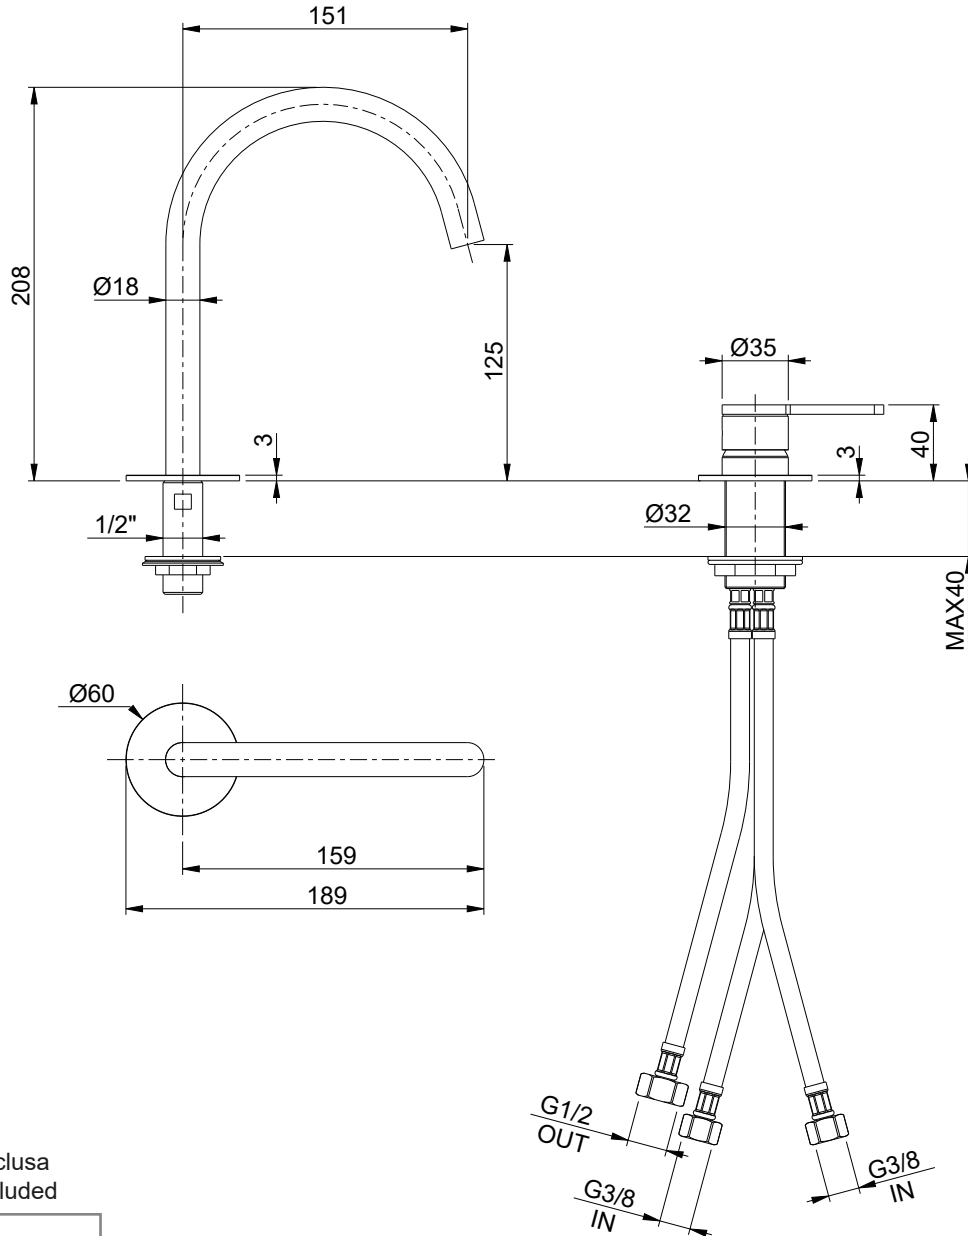

Miscelatore lavabo due fori e scarico clic-clac 1 1/4"
2-hole wash basin mixer and clic-clac waste 1 1/4"

Risparmio idrico con portata d'acqua massima di 6L/min
Water saving with 6L/MIN water flow rate

Piletta clic/clac inclusa
Clic clac/waste included