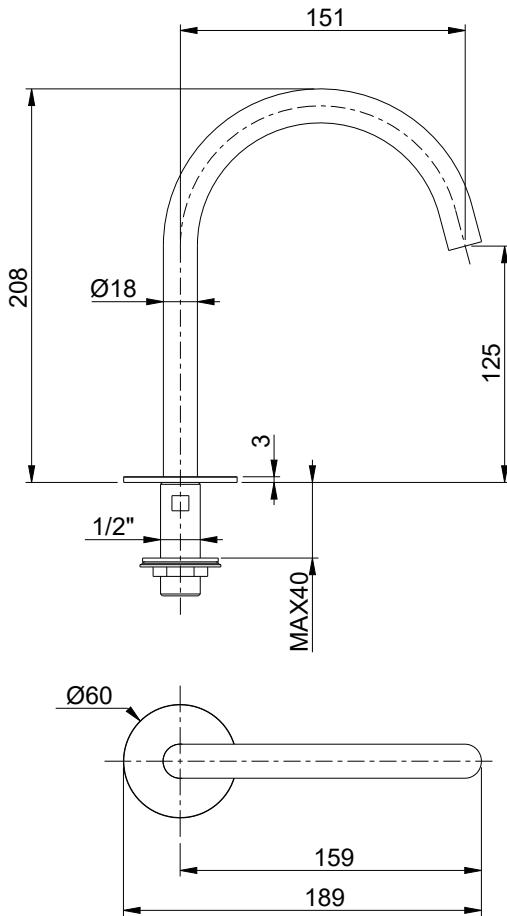

37044P

Miscelatore lavabo due fori e scarico clic-clac 1 1/4"
2-hole wash basin mixer and clic-clac waste 1 1/4"

Risparmio idrico con portata d'acqua massima di 6L/min
Water saving with 6L/MIN water flow rate