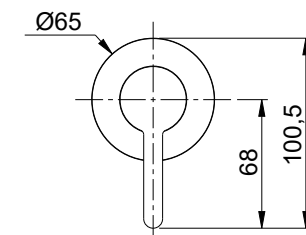

37044P

Miscelatore lavabo due fori e scarico clic-clac 1 1/4"
2-hole wash basin mixer and clic-clac waste 1 1/4"

Risparmio idrico con portata d'acqua massima di 6L/min
Water saving with 6L/MIN water flow rate