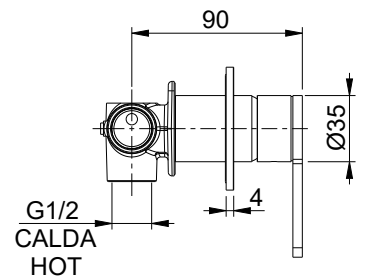

37044P

Miscelatore lavabo due fori e scarico clic-clac 1 1/4"
2-hole wash basin mixer and clic-clac waste 1 1/4"

Risparmio idrico con portata d'acqua massima di 6L/min
Water saving with 6L/MIN water flow rate