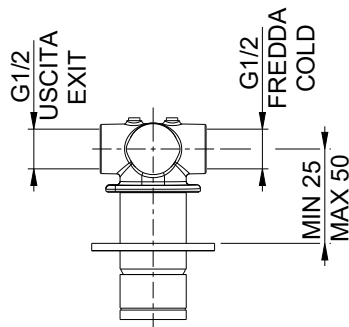

37044P

Miscelatore lavabo due fori e scarico clic-clac 1 1/4"
2-hole wash basin mixer and clic-clac waste 1 1/4"

Risparmio idrico con portata d'acqua massima di 6L/min
Water saving with 6L/MIN water flow rate

Piletta clic/clac inclusa
Clic clac/waste included