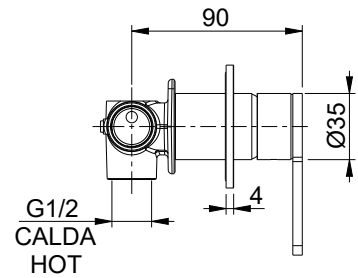

37045P

Miscelatore lavabo due fori e scarico clic-clac 1 1/4"
 2-hole wash basin mixer and clic-clac waste 1 1/4"

Risparmio idrico con portata d'acqua massima di 6L/min
 Water saving with 6L/MIN water flow rate