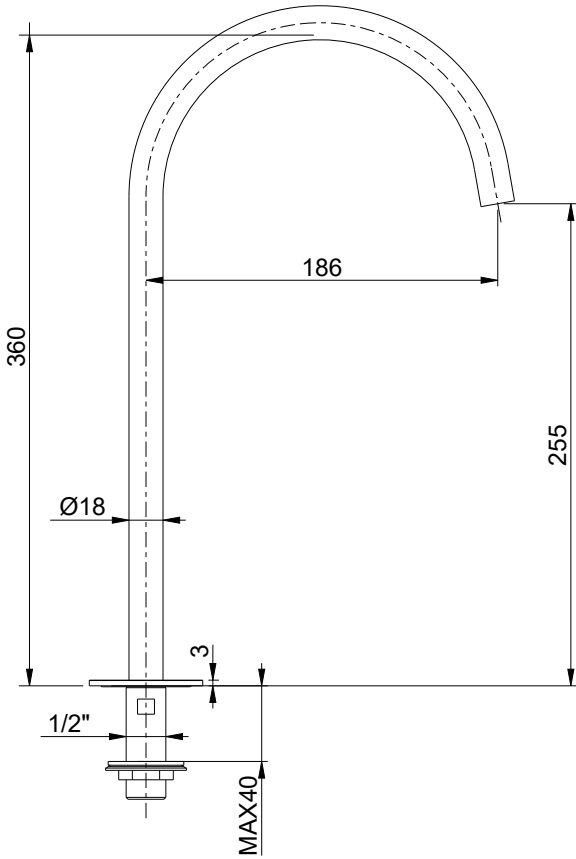

37045P

Miscelatore lavabo due fori e scarico clic-clac 1 1/4"
 2-hole wash basin mixer and clic-clac waste 1 1/4"

Risparmio idrico con portata d'acqua massima di 6L/min
 Water saving with 6L/MIN water flow rate