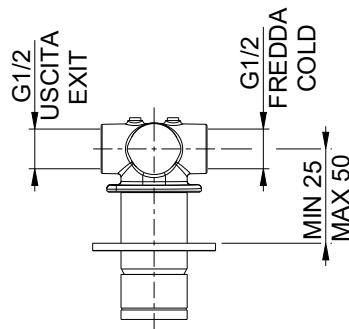

37045P

Miscelatore lavabo due fori e scarico clic-clac 1 1/4"
 2-hole wash basin mixer and clic-clac waste 1 1/4"

Risparmio idrico con portata d'acqua massima di 6L/min
 Water saving with 6L/MIN water flow rate

Piletta clic/clac inclusa
 Clic clac/waste included