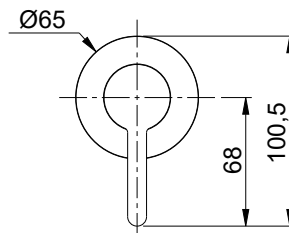

37045P

Miscelatore lavabo due fori e scarico clic-clac 1 1/4"
 2-hole wash basin mixer and clic-clac waste 1 1/4"

Risparmio idrico con portata d'acqua massima di 6L/min
 Water saving with 6L/MIN water flow rate