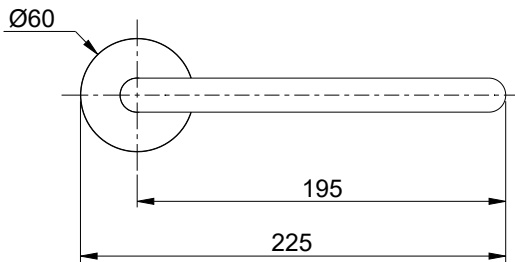

37045P

Miscelatore lavabo due fori e scarico clic-clac 1 1/4"
 2-hole wash basin mixer and clic-clac waste 1 1/4"

Risparmio idrico con portata d'acqua massima di 6L/min
 Water saving with 6L/MIN water flow rate