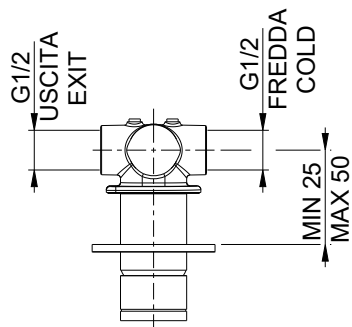

37047P

Miscelatore bidet due fori e scarico clic-clac 1 1/4"
2-hole wash bidet mixer and clic-clac waste 1 1/4"

Risparmio idrico con portata d'acqua massima di 6L/min
Water saving with 6L/MIN water flow rate

Piletta clic/clac inclusa
Clic clac/waste included